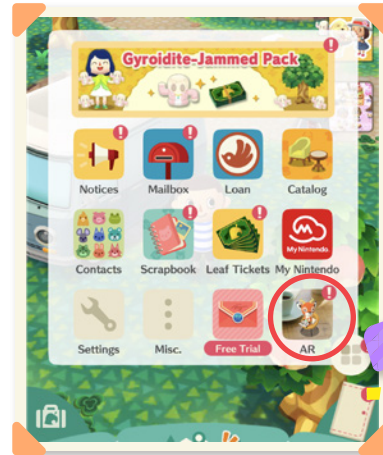

# Animal Crossing: Pocket Camp SPRING SCRAPBOOK FUN

Create personalized scrapbook pages with photos taken using the AR Camera\* featuring the Simple Snapshot Mode!

## Pocket Planner

The newly added Pocket Planner is now available in the mobile game. You can customize your planner with various designs and record daily memories by placing stickers. Some of the stickers from the planner are included here, so you can feature your favorite in-game campsite memories in your scrapbook!

## AR Camera

The AR Camera allows you to bring your animal pals together in your world to snap photos. With the Simple Snapshot Mode, you'll be able to select from a list of preset poses, making snapping a photo even easier!

To access the AR Camera feature in the game, tap AR in the bottom-right corner of the menu.